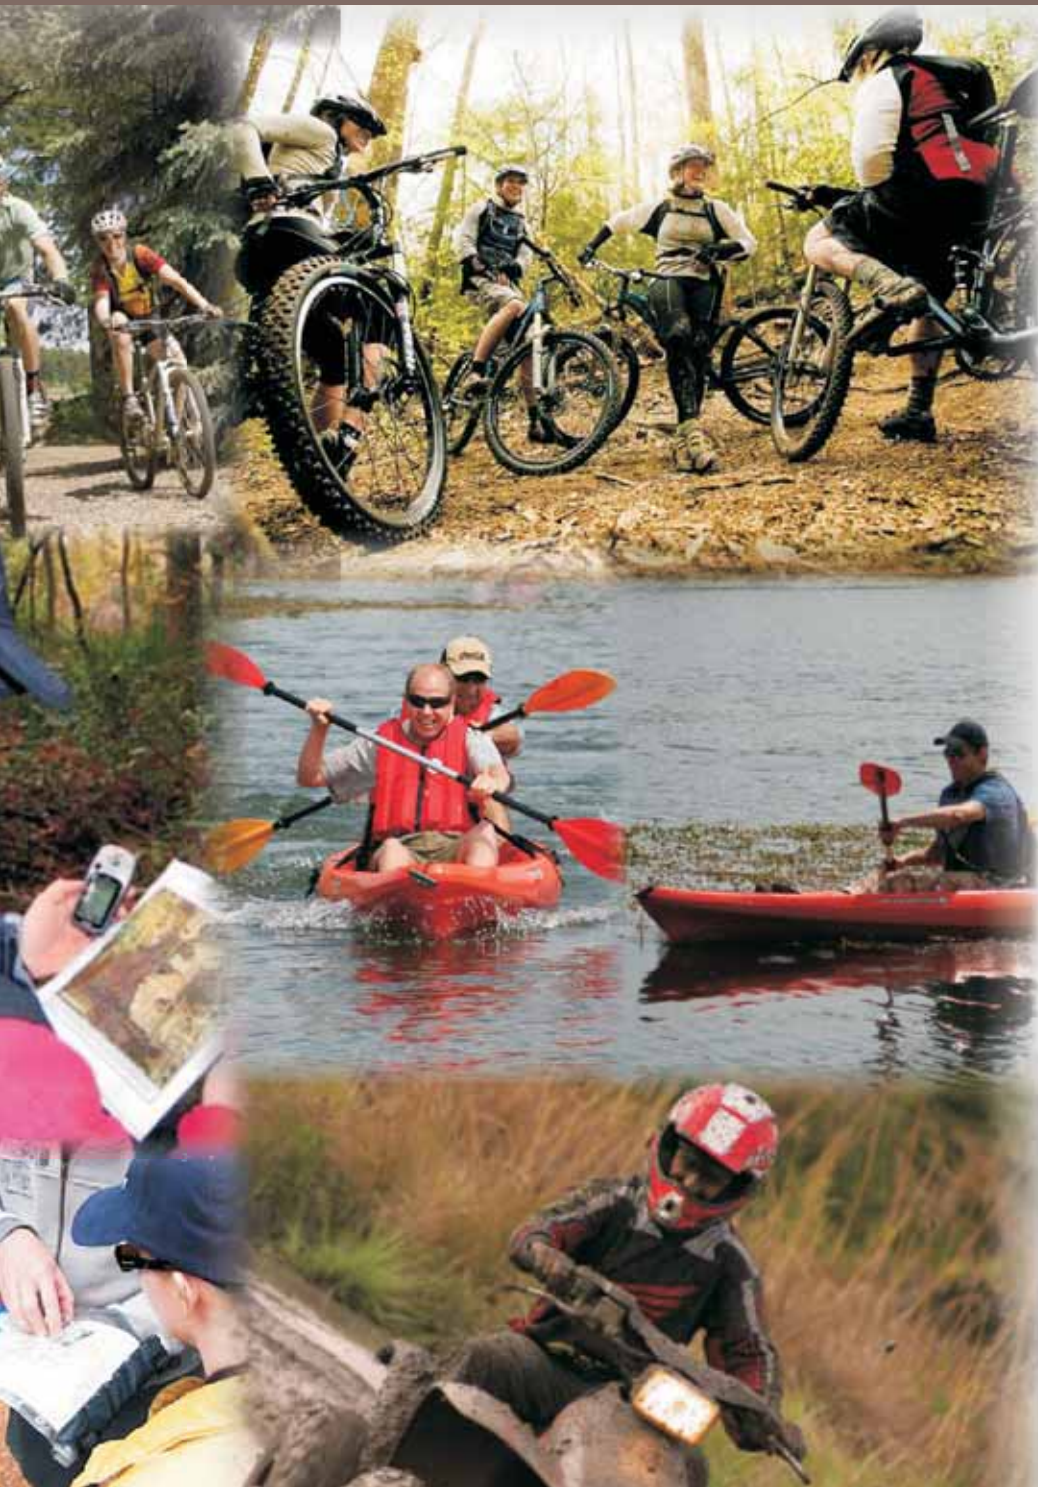

# Experiences

dream explore discover

## Multi Activity Adventure Race

### Race multi fun

The adventure race consists of approximately 6 modules through which members of the teams will race neck on neck with the opposing team.

There will be approximately 6 members per team each requiring to fulfil one of the modules of the race. Modules will include, but are not limited to mountain biking, canoeing, orienteering, quad biking, climbing and 4 x 4 navigation.